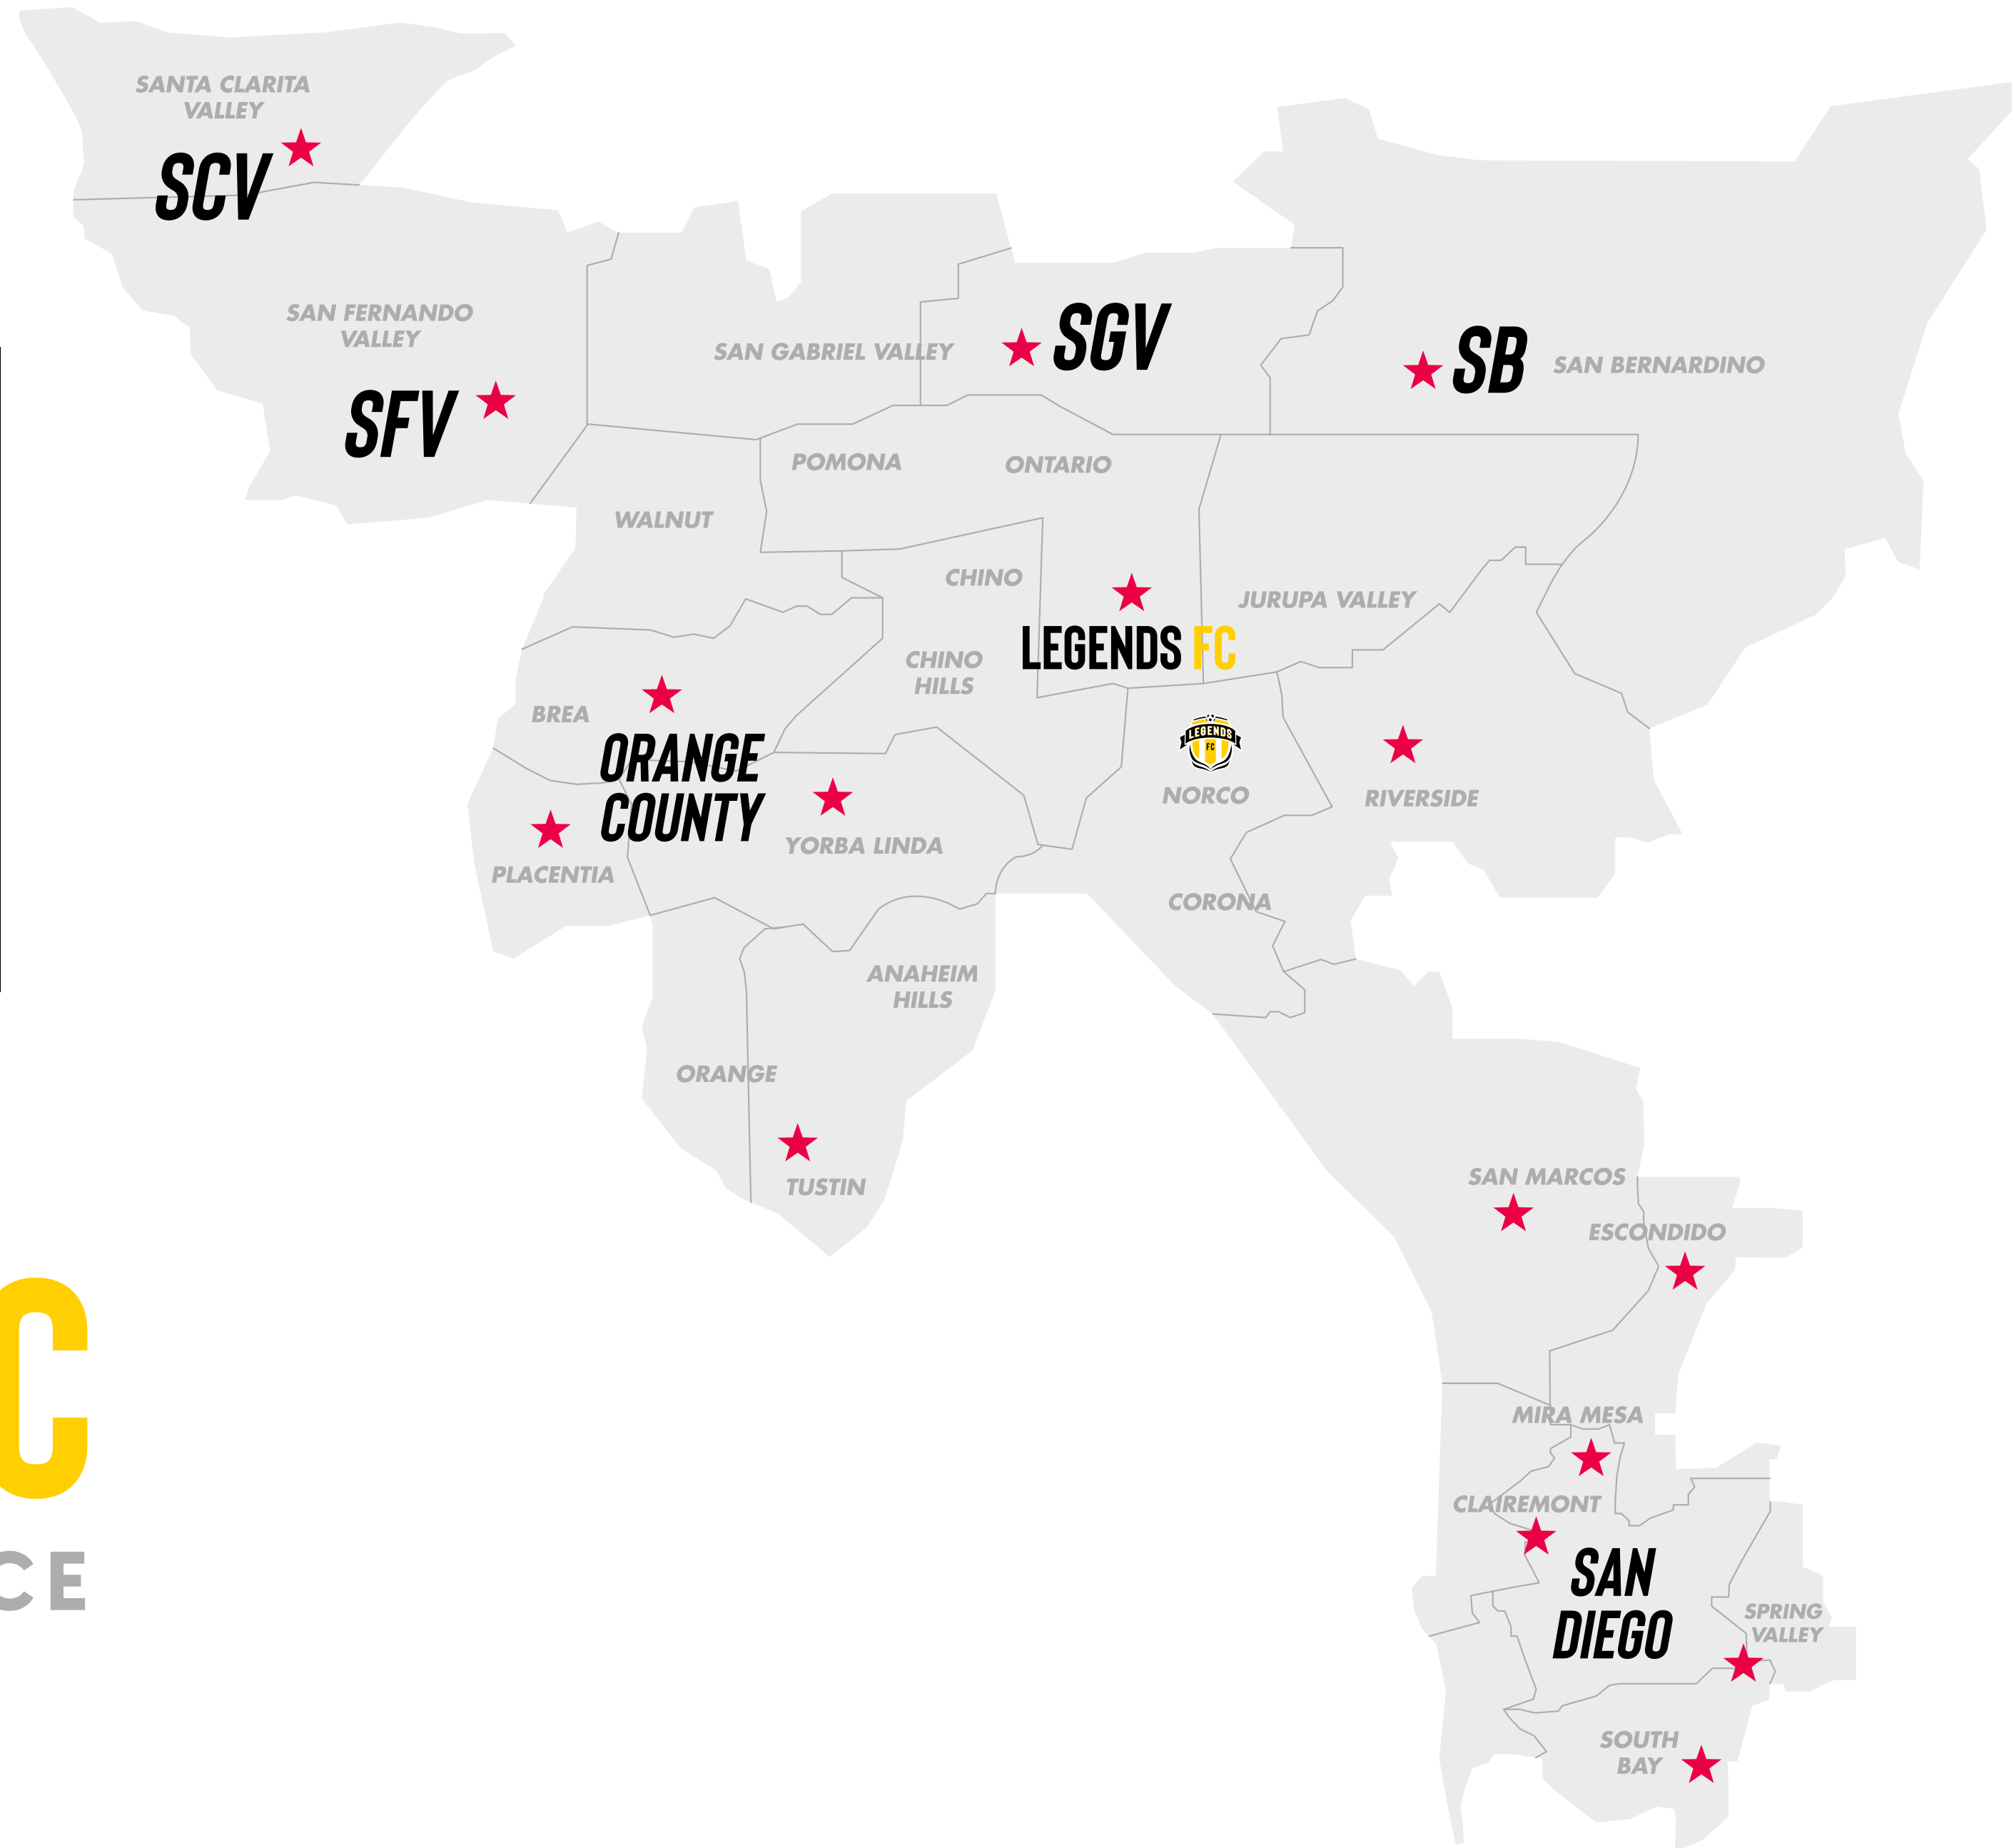

# LEGENDS FC

REGIONS AT A GLANCE

**CAL STATE SAN BERNARDINO**